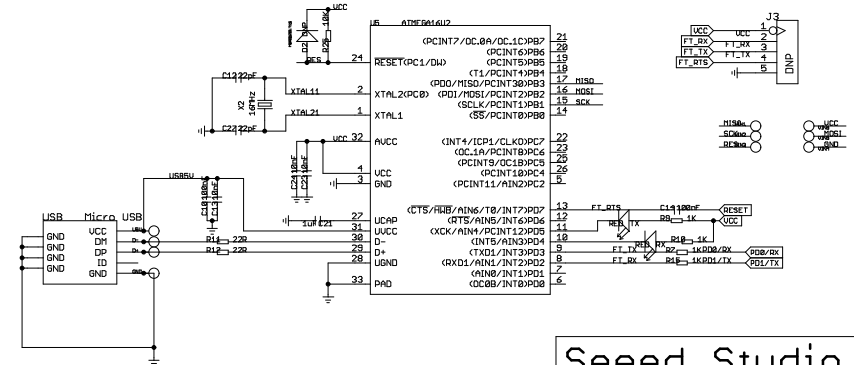

Power

Seed Studio

TITLE: Seedeo v4.2			
Design:	Check:		
Date: 15/5/22 7:18:26	Vision: v4.2	Sheet: 1/1	

MCU

Seed Studio

TITLE: Seedeo v4.2			
Design:	Check:		
Date: 15/5/22 7:18:26	Vision: v4.2	Sheet: 1/1	

I/Os

Seed Studio

TITLE: Seedeo v4.2			
Design:	Check:		
Date: 15/5/22 7:18:26	Vision: v4.2	Sheet: 1/1	

USB TO Uart

Seed Studio

TITLE: Seedeo v4.2			
Design:	Check:		
Date: 15/5/22 7:18:26	Vision: v4.2	Sheet: 1/1	