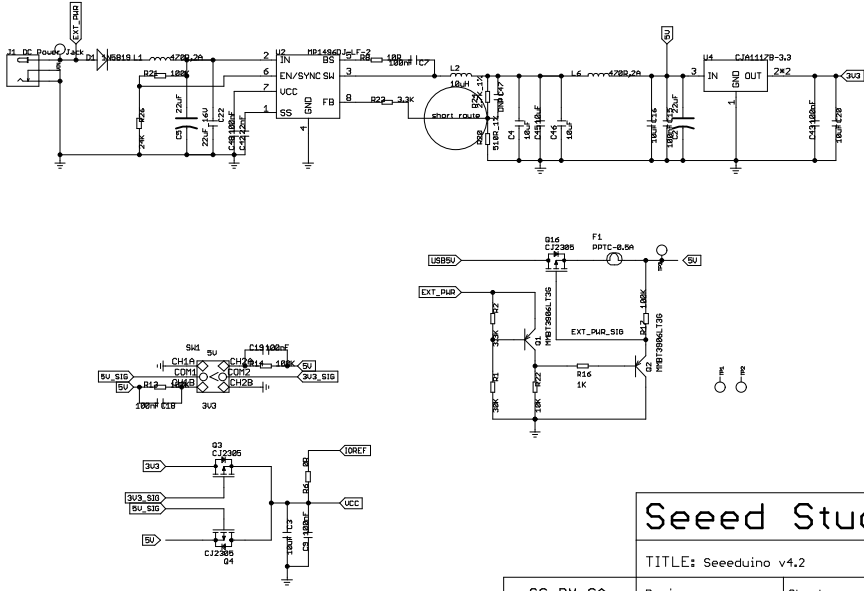

Power

Seed Studio

TITLE: Seedeo v4.2			
Design:	Check:		
Date: 15/5/22 7:18:26	Vision: v4.2	Sheet: 1/1	

MCU

Seed Studio

TITLE: Seedeo v4.2			
Design:	Check:		
Date: 15/5/22 7:18:26	Vision: v4.2	Sheet: 1/1	

I/Os

Seed Studio

TITLE: Seedeo v4.2			
Design:	Check:		
Date: 15/5/22 7:18:26	Vision: v4.2	Sheet: 1/1	

USB TO Uart

Seed Studio

TITLE: Seedeo v4.2			
Design:	Check:		
Date: 15/5/22 7:18:26	Vision: v4.2	Sheet: 1/1	