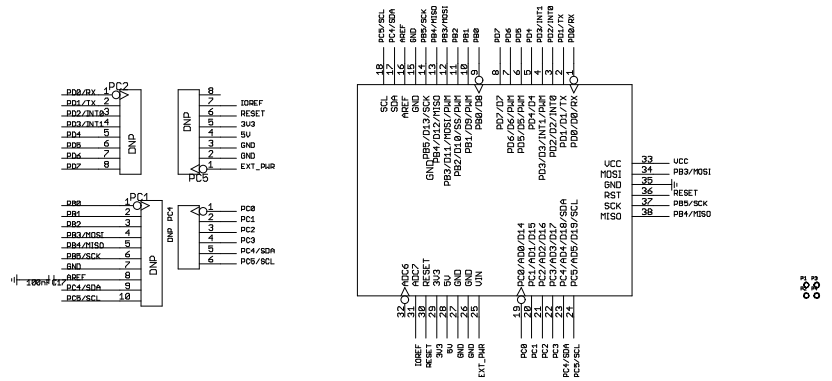

Power

Seed Studio

TITLE: Seedeo v4.2			
Design:	Check:		
Date: 15/5/22 7:18:26	Vision: v4.2	Sheet: 1/1	

MCU

Seed Studio

TITLE: Seedeo v4.2			
Design:	Check:		
Date: 15/5/22 7:18:26	Vision: v4.2	Sheet: 1/1	

I/Os

Seed Studio

TITLE: Seedeo v4.2			
Design:	Check:		
Date: 15/5/22 7:18:26	Vision: v4.2	Sheet: 1/1	

USB TO Uart

Seed Studio

TITLE: Seedeo v4.2			
Design:	Check:		
Date: 15/5/22 7:18:26	Vision: v4.2	Sheet: 1/1	