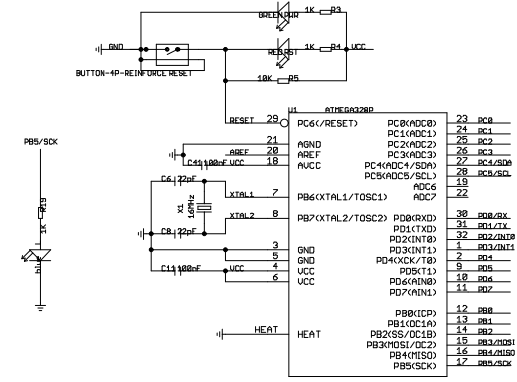

MCU

Seed Studio

TITLE: Seedeo v4.2			
Design:	Check:		
Date: 15/5/22 7:18:26	Vision: v4.2	Sheet: 1/1