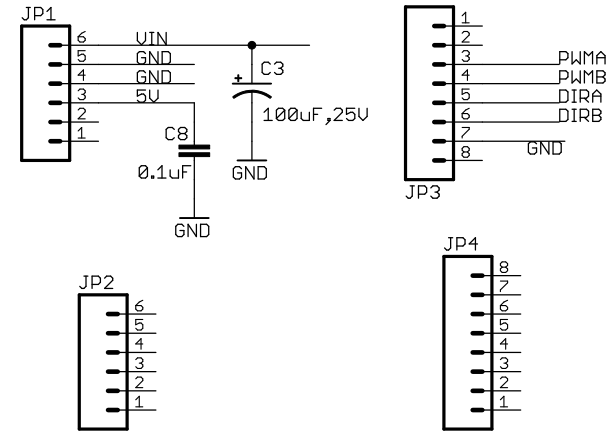

Motor Outputs

LEDs

Ports

Driver

⊗ ⊗ ○ ○	
TITLE: Ardumoto v12	SFE
Document Number:	REV:
Date: 5/26/2009 12:58:28 PM	Sheet: 1/1