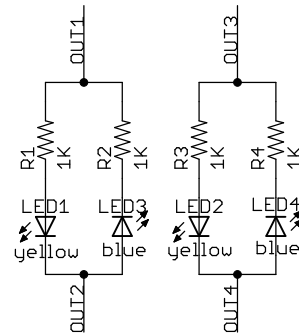

Motor Outputs

LEDs

Ports

Driver

⊗ ⊗ ○ ○	
TITLE: Ardumoto v12	SFE
Document Number:	REV:
Date: 5/26/2009 12:58:28 PM	Sheet: 1/1