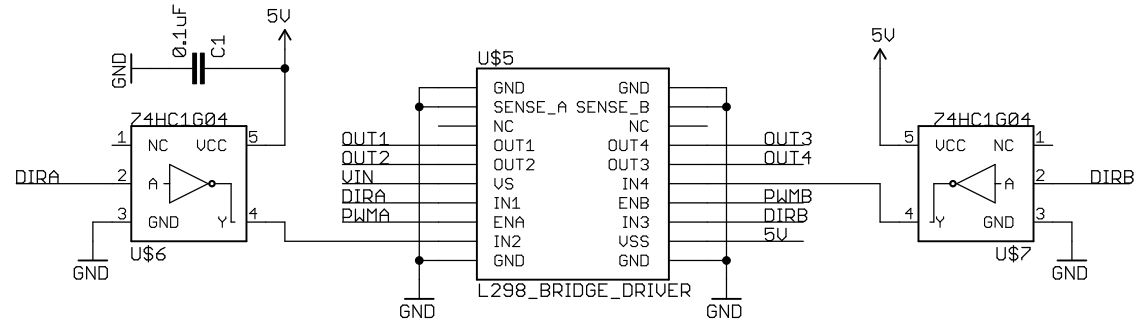

Motor Outputs

LEDs

Ports

Driver

⊗ ⊗ ○ ○	
TITLE: Ardumoto v12	SFE
Document Number:	REV:
Date: 5/26/2009 12:58:28 PM	Sheet: 1/1