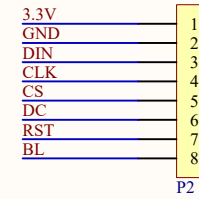

1

2

3

4

A

A

B

B

C

C

D

D

1

2

3

4

**W** aveshare  
1.8inch LCD